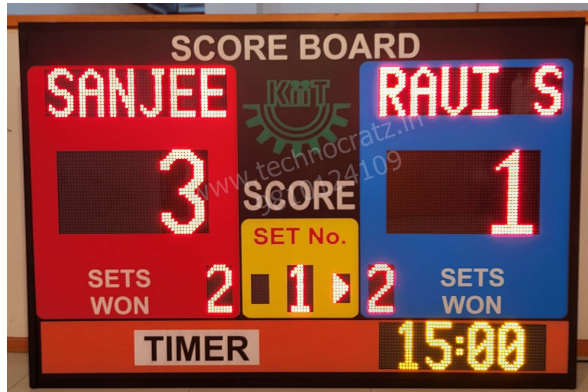

Basketball