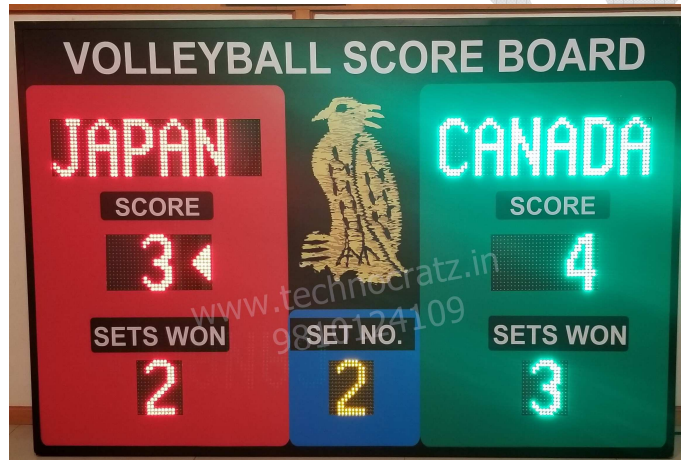

Model	MLT : 42		
Size	4' x 6'		
Digit Height	6" for Scores, Team names, 1 digit each for Sets / Foul / Penalty & Half / Qtr / Sets. and Timer.		
Description	3 digit Scores of two Teams,6 alphabets per team names, 1 digit each for Sets / Foul / Penalty & Half / Qtr / Sets. & MM:SS Game Timer.		
Price	Operating option	Range	Cost / Unit
	Keypad with 5-meter wire	5 meter	Rs. 60,000/-
	Wireless Keypad	80 meter	Rs. 64,000/-
	Stand with wheels (optional)	4 feet from ground	Rs. 6,000/-
	Stand with wheels+shed (optional)	4 feet from ground	Rs. 9,000/-
Transportation	Rs.3000 for major cities and towns (Extra for areas without cargo hub)		
GST	Extra @ 18%		
Sports	Badminton, TT, Volleyball, Squash, Basketball, Kabaddi, Hockey, Football, Handball, Futsal, Tennis and similar sports.		
Video link