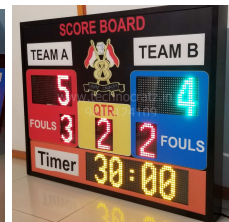

| | | | |
|----------------|------------------------------------------------------------------------------------------------------------------------|--------------------|--------------------|
| Model | MLT : 32 | | |
| Size | 3' x 4' | | |
| Digit Height | 6" for Scores, Sets / Foul / Penalty & Half / Qtr / Sets and Timer. | | |
| Description | 3 digit Scores of two Teams, 1 digit each for Sets / Foul / Penalty & Half / Qtr / Sets and MM:SS Game Timer. | | |
| Price | Operating option | Range | Cost / Unit |
| | Keypad with 5-meter wire | 5 meter | Rs. 32,000/- |
| | Wireless Keypad | 80 meter | Rs. 36,000/- |
| | Stand with wheels (optional) | 4 feet from ground | Rs. 4,000/- |
| | Stand with wheels+shed (optional) | 4 feet from ground | Rs. 7,000/- |
| Transportation | Rs.1800 for major cities and towns (Extra for areas without cargo hub) | | |
| GST | Extra @ 18% | | |
| Sports | Badminton, TT, Volleyball, Squash, Basketball, Kabaddi, Hockey, Football, Handball, Futsal, Tennis and similar sports. | | |
| Video link | | | |

Model MLT : 32 More Pictures

Badminton, Volleyball, Tennis

Football & Handball

Basketball

Hockey

Same board can be used for multiple sports by changing the placards.

- For Badminton, Volleyball, Tennis & TT : Sets Won , Set No. placards will be used.
- For Hockey Penalty Qtr. Penalty placards will be used.
- For Football, Futsal & Handball Penalty Half Penalty placards will be used
- For Basketball Fouls Qtr. Fouls placards will be used