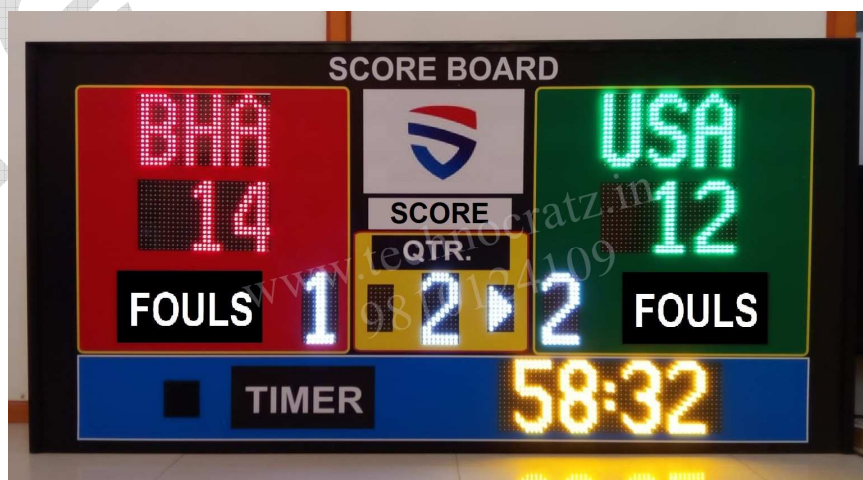

Badminton, Volleyball, Tennis & TT

Hockey

Basketball & Kabaddi

Football, Futsal & Handball

Same board can be used for multiple sports by changing the placards.

For Badminton, Volleyball, Tennis & TT : **Sets Won** , **Set No.** placards will be used.

For Hockey **Penalty Qtr. Penalty** placards will be used.

For Football, Futsal & Handball **Penalty Half Penalty** placards will be used

For Basketball **Fouls Qtr. Fouls** placards will be used

| | | | |
|----------------|----------------------------------------------------------------------------------------------------------------------------------------------|--------------------|--------------------|
| Model | MLT : 37N | | |
| Size | 3' x 5' | | |
| Digit Height | 6" for Scores, Team names, Sets / Foul / Penalty & Half / Qtr / Sets and Timer. | | |
| Description | 3 digit Scores of two Teams, 3 alphabets for two team Names, 1 digit each for Sets / Foul / Penalty & Half / Qtr / Sets. & MM:SS Game Timer. | | |
| Price | Operating option | Range | Cost / Unit |
| | Keypad with 5-meter wire | 5 meter | Rs. 38,000/- |
| | Wireless Keypad | 80 meter | Rs. 42,000/- |
| | Stand with wheels (optional) | 4 feet from ground | Rs. 4,000/- |
| | Stand with wheels+shed (optional) | 4 feet from ground | Rs. 7,500/- |
| Transportation | Rs.2000 for major cities and towns (Extra for areas without cargo hub) | | |
| GST | Extra @ 18% | | |
| Sports | Badminton, TT, Volleyball, Squash, Basketball, Kabaddi, Hockey, Football, Handball, Futsal, Tennis and similar sports. | | |
| Video link | | | |