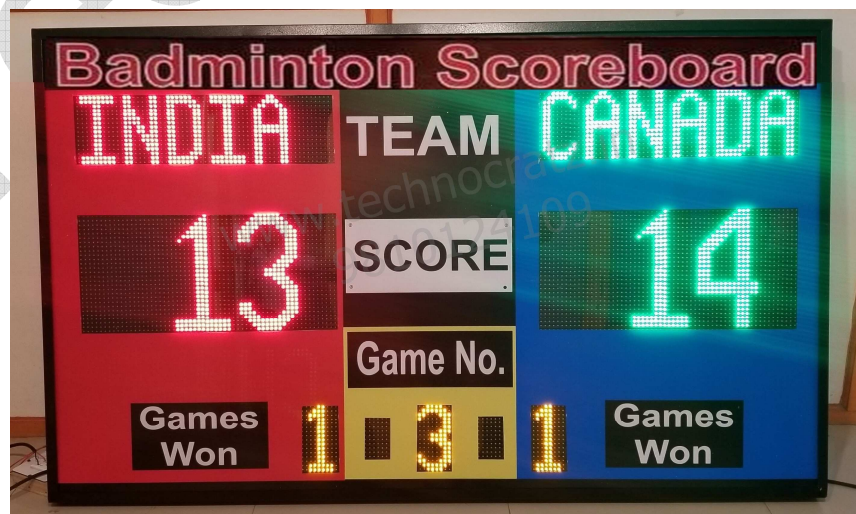

Model	MLT : 39S		
Size	3' x 6'		
Digit Height	12" for Scores, 6" for Team names, Sets / Foul / Penalty & Half / Qtr / Sets won.		
Description	3 digit Scores of two Teams, 6 alphabets for Names, 1 digit each for Sets / Foul / Penalty & Half / Qtr / Sets won.		
Price	Operating option	Range	Cost / Unit
	Keypad with 5-meter wire	5 meter	Rs. 44,000/-
	Wireless Keypad	80 meter	Rs. 48,000/-
	Stand with wheels (optional)	4 feet from ground	Rs. 4,500/-
	Stand with wheels+shed (optional)	4 feet from ground	Rs. 8,000/-
Transportation	Rs.2400 for major cities and towns (Extra for areas without cargo hub)		
GST	Extra @ 18%		
Sports	Badminton, TT, Volleyball, Squash, Basketball, Kabaddi, Hockey, Football, Handball, Futsal, Tennis and similar sports.		
Video link