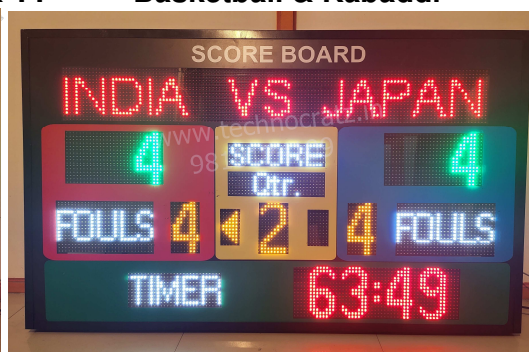

The Multisport scoreboard can be used for multiple sports as shown below and the fixed text can be changed just by push of a button as seen in above video.

Badminton, Volleyball, Tennis & TT

Basketball & Kabaddi

Hockey

Football, Futsal & Handball

| | | | |
|----------------|-------------------------------------------------------------------------------------------------------------------------------------------------------------------------------------------------------------------------------------------------------------------|--------------------|--------------------|
| Model | MLT : 38M | | |
| Size | 3' x 5' | | |
| Digit Height | 6" for Scores, Sets / Foul / Penalty & Half / Qtr / Sets and Timer. 2.5" for Fixed text. Variable font for Team names. | | |
| Description | 3 digit Scores of two Teams, 1 digit each for Sets / Foul / Penalty & Half / Qtr / Sets. & MM:SS Game Timer. The fixed text is as shown below for different sports. Running line for team names with variable font and language operated by separate android app. | | |
| Price | Operating option | Range | Cost / Unit |
| | Keypad with 5-meter wire | 5 meter | Rs. 44,000/- |
| | Wireless Keypad | 80 meter | Rs. 48,000/- |
| | Stand with wheels (optional) | 4 feet from ground | Rs. 4,000/- |
| | Stand with wheels+shed (optional) | 4 feet from ground | Rs. 7,500/- |
| Transportation | Rs.2000 for major cities and towns (Extra for areas without cargo hub) | | |
| GST | Extra @ 18% | | |
| Sports | Badminton, TT, Volleyball, Squash, Basketball, Kabaddi, Hockey, Football, Handball, Futsal, Tennis and similar sports. | | |
| Video link | Running line for team names with variable font and language operated by separate android app. | | |

The Multisport scoreboard can be used for multiple sports as shown below and the fixed text can be changed just by push of a button.

Badminton, Volleyball, Tennis & TT

Basketball & Kabaddi

Hockey

Football, Futsal & Handball