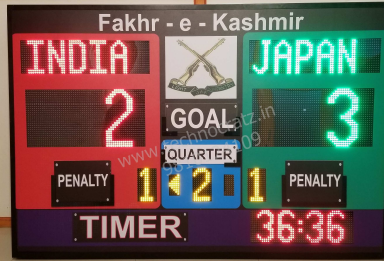

Football Hockey & Handball