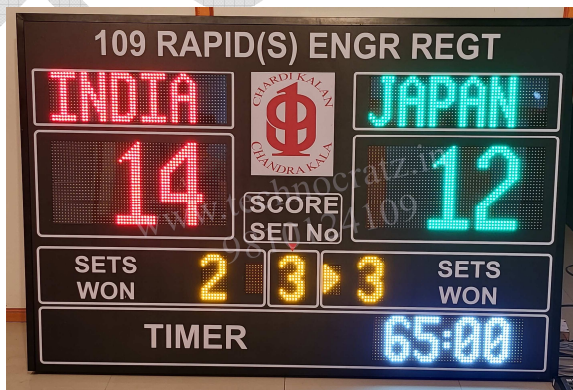

Model	MLT : 45N		
Size	4' x 6'		
Digit Height	12" for Scores, 6" Team names, Sets / Foul / Penalty & Half / Qtr / Sets won and Game Timer .		
Description	3 digit for Scores, 6 alphabets for Names, 1 digit each for Sets / Foul / Penalty & Half / Qtr / Sets won and MM:SS Game Timer.		
Price	Operating option	Range	Cost / Unit
	Keypad with 5-meter wire	5 meter	Rs. 64,000/-
	Wireless Keypad	80 meter	Rs. 68,000/-
	Stand with wheels (optional)	4 feet from ground	Rs. 6,000/-
	Stand with wheels+shed (optional)	4 feet from ground	Rs. 9,000/-
Transportation	Rs.3000 for major cities and towns (Extra for areas without cargo hub)		
GST	Extra @ 18%		
Sports	Badminton, TT, Volleyball, Squash, Basketball, Kabaddi, Hockey, Football, Handball, Futsal, Tennis and similar sports.		
Video link	https://www.youtube.com/watch?v=VMjCRXbqnNY