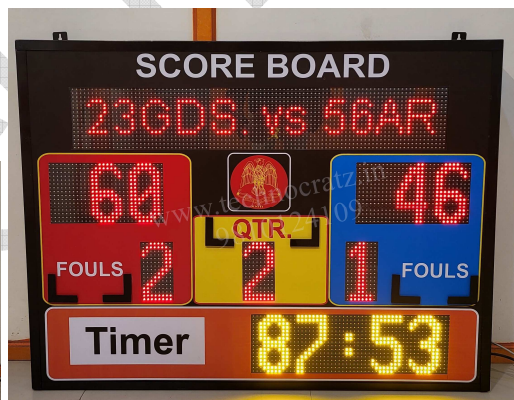

Model	MLT : 35M		
Size	3' x 4'		
Digit Height	6" for Scores, Timer, Sets / Foul / Penalty & Half / Qtr / Sets won. Team names in variable fonts in Still and Running.		
Description	3 digit Scores of two Teams, MM:SS Game Timer, 1 digit each for Sets / Foul / Penalty & Half / Qtr / Sets won. Running / Still line for team names with variable font and language operated by separate android app.		
Price	Operating option	Range	Cost / Unit
	Keypad with 5-meter wire	5 meter	Rs. 36,000/-
	Wireless Keypad	80 meter	Rs. 40,000/-
	Stand with wheels (optional)	4 feet from ground	Rs. 4,000/-
	Stand with wheels+shed (optional)	4 feet from ground	Rs. 7,000/-
Transportation	Rs.1800 for major cities and towns (Extra for areas without cargo hub)		
GST	Extra @ 18%		
Sports	Badminton, TT, Volleyball, Squash, Basketball, Kabaddi, Hockey, Football, Handball, Futsal, Tennis and similar sports.		
Video link