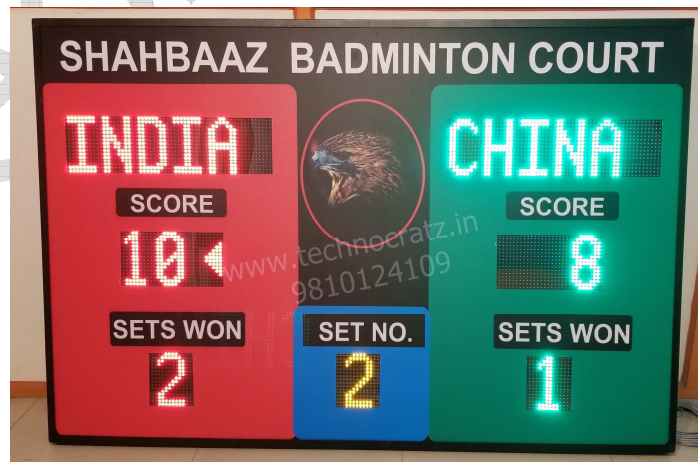

Model	MLT : 42		
Size	4' x 6'		
Digit Height	6" for Scores, Team names, 1 digit each for Sets / Foul / Penalty & Half / Qtr / Sets. and Timer.		
Description	3 digit Scores of two Teams,6 alphabets per team names, 1 digit each for Sets / Foul / Penalty & Half / Qtr / Sets. & MM:SS Game Timer.		
Price	Operating option	Range	Cost / Unit
	Keypad with 5-meter wire	5 meter	Rs. 60,000/-
	Wireless Keypad	80 meter	Rs. 64,000/-
	Stand with wheels (optional)	4 feet from ground	Rs. 6,000/-
	Stand with wheels+shed (optional)	4 feet from ground	Rs. 9,000/-
Transportation	Rs.3000 for major cities and towns (Extra for areas without cargo hub)		
GST	Extra @ 18%		
Sports	Badminton, TT, Volleyball, Squash, Basketball, Kabaddi, Hockey, Football, Handball, Futsal, Tennis and similar sports.		
Video link