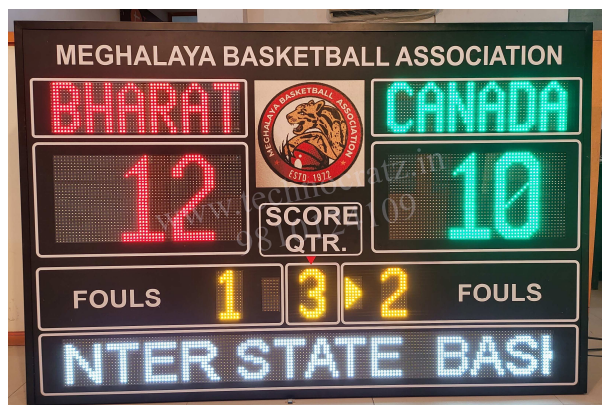

Model	MLT : 45R		
Size	4' x 6'		
Digit Height	12" for Scores, 6" Team names, Sets / Foul / Penalty & Half / Qtr / Sets won .		
Description	3 digit for Scores, 6 alphabets each for teams & 1 Digit each for Sets / Foul / Penalty & Half / Qtr / Sets won. Running line at bottom with variable font and language operated by separate android app.		
Price	Operating option	Range	Cost / Unit
	Keypad with 5-meter wire	5 meter	Rs. 65,000/-
	Wireless Keypad	80 meter	Rs. 69,000/-
	Stand with wheels (optional)	4 feet from ground	Rs. 6,000/-
	Stand with wheels+shed (optional)	4 feet from ground	Rs. 9,000/-
Transportation	Rs.3000 for major cities and towns (Extra for areas without cargo hub)		
GST	Extra @ 18%		
Sports	Badminton, TT, Volleyball, Squash, Basketball, Kabaddi, Hockey, Football, Handball, Futsal, Tennis and similar sports.		
Video link