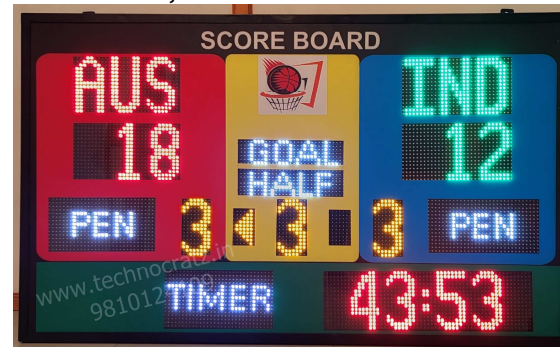

Football, Futsal & Handball