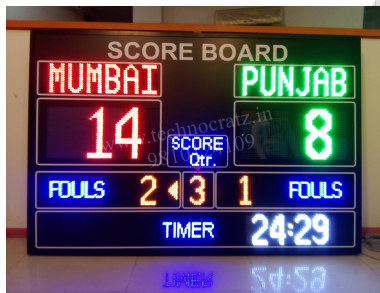

Model MLT : 46 More Pictures

Badminton, Volleyball, Tennis Basketball

Football & Handball

Hockey