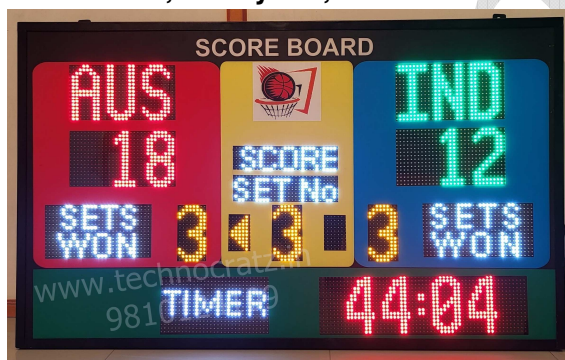

Model	MLT : 38		
Size	3' x 5'		
Digit Height	6" for Scores, Team names, Sets / Foul / Penalty & Half / Qtr / Sets and Timer. 2.5" for Fixed text.		
Description	3 digit Scores of two Teams, 3 alphabets for two team Names, 1 digit each for Sets / Foul / Penalty & Half / Qtr / Sets. & MM:SS Game Timer. The fixed text is as shown below for different sports.		
Price	Operating option	Range	Cost / Unit
	Keypad with 5-meter wire	5 meter	Rs. 42,000/-
	Wireless Keypad	80 meter	Rs. 46,000/-
	Stand with wheels (optional)	4 feet from ground	Rs. 4,000/-
	Stand with wheels+shed (optional)	4 feet from ground	Rs. 7,500/-
Transportation	Rs.2000 for major cities and towns (Extra for areas without cargo hub)		
GST	Extra @ 18%		
Sports	Badminton, TT, Volleyball, Squash, Basketball, Kabaddi, Hockey, Football, Handball, Futsal, Tennis and similar sports.		
Video link	https://www.youtube.com/watch?v=jt3hLhh6lcE		

The Multisport scoreboard can be used for multiple sports as shown below and the fixed text can be changed just by push of a button as seen in above video.

Badminton, Volleyball, Tennis & TT