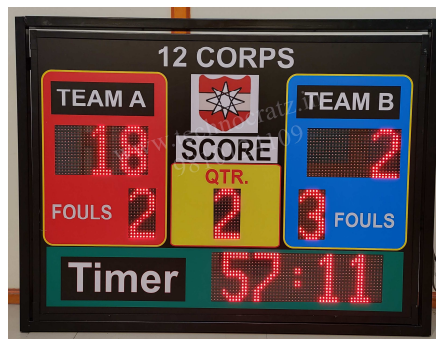

Model	MLT : 32		
Size	3' x 4'		
Digit Height	6" for Scores, Sets / Foul / Penalty & Half / Qtr / Sets and Timer.		
Description	3 digit Scores of two Teams, 1 digit each for Sets / Foul / Penalty & Half / Qtr / Sets and MM:SS Game Timer.		
Price	Operating option	Range	Cost / Unit
	Keypad with 5-meter wire	5 meter	Rs. 32,000/-
	Wireless Keypad	80 meter	Rs. 36,000/-
	Stand with wheels (optional)	4 feet from ground	Rs. 4,000/-
	Stand with wheels+shed (optional)	4 feet from ground	Rs. 7,000/-
Transportation	Rs.1800 for major cities and towns (Extra for areas without cargo hub)		
GST	Extra @ 18%		
Sports	Badminton, TT, Volleyball, Squash, Basketball, Kabaddi, Hockey, Football, Handball, Futsal, Tennis and similar sports.		
Video link