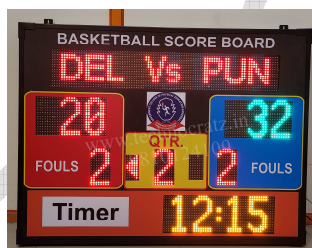

Model	MLT : 35M		
Size	3' x 4'		
Digit Height	6" for Scores, Timer, Sets / Foul / Penalty & Half / Qtr / Sets won. Team names in variable fonts in Still and Running.		
Description	3 digit Scores of two Teams, MM:SS Game Timer, 1 digit each for Sets / Foul / Penalty & Half / Qtr / Sets won. Running / Still line for team names with variable font and language operated by separate android app.		
Price	Operating option	Range	Cost / Unit
	Keypad with 5-meter wire	5 meter	Rs. 36,000/-
	Wireless Keypad	80 meter	Rs. 40,000/-
	Stand with wheels (optional)	4 feet from ground	Rs. 4,000/-
	Stand with wheels+shed (optional)	4 feet from ground	Rs. 7,000/-
Transportation	Rs.1800 for major cities and towns (Extra for areas without cargo hub)		
GST	Extra @ 18%		
Sports	Badminton, TT, Volleyball, Squash, Basketball, Kabaddi, Hockey, Football, Handball, Futsal, Tennis and similar sports.		
Video link