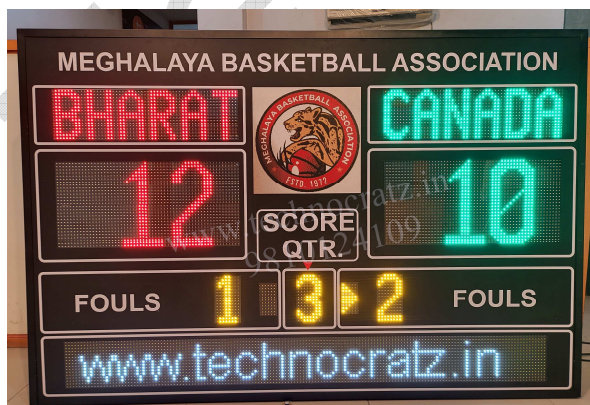

Model	MLT : 45R		
Size	4' x 6'		
Digit Height	12" for Scores, 6" Team names, Sets / Foul / Penalty & Half / Qtr / Sets won .		
Description	3 digit for Scores, 6 alphabets each for teams & 1 Digit each for Sets / Foul / Penalty & Half / Qtr / Sets won. Running line at bottom with variable font and language operated by separate android app.		
Price	Operating option	Range	Cost / Unit
	Keypad with 5-meter wire	5 meter	Rs. 65,000/-
	Wireless Keypad	80 meter	Rs. 69,000/-
	Stand with wheels (optional)	4 feet from ground	Rs. 6,000/-
	Stand with wheels+shed (optional)	4 feet from ground	Rs. 9,000/-
Transportation	Rs.3000 for major cities and towns (Extra for areas without cargo hub)		
GST	Extra @ 18%		
Sports	Badminton, TT, Volleyball, Squash, Basketball, Kabaddi, Hockey, Football, Handball, Futsal, Tennis and similar sports.		
Video link