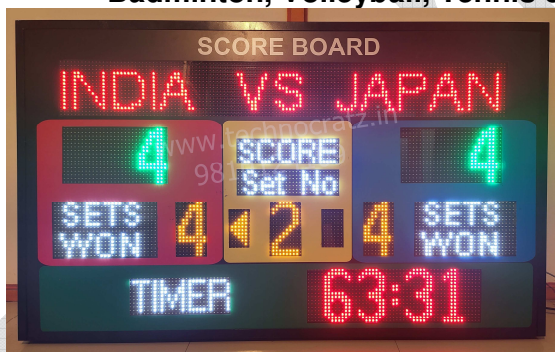

The Multisport scoreboard can be used for multiple sports as shown below and the fixed text can be changed just by push of a button as seen in above video.

Badminton, Volleyball, Tennis & TT

Basketball & Kabaddi

Hockey

Football, Futsal & Handball

| | | | |
|----------------|-------------------------------------------------------------------------------------------------------------------------------------------------------------------------------------------------------------------------------------------------------------------|--------------------|--------------------|
| Model | MLT : 38M | | |
| Size | 3' x 5' | | |
| Digit Height | 6" for Scores, Sets / Foul / Penalty & Half / Qtr / Sets and Timer. 2.5" for Fixed text. Variable font for Team names. | | |
| Description | 3 digit Scores of two Teams, 1 digit each for Sets / Foul / Penalty & Half / Qtr / Sets. & MM:SS Game Timer. The fixed text is as shown below for different sports. Running line for team names with variable font and language operated by separate android app. | | |
| Price | Operating option | Range | Cost / Unit |
| | Keypad with 5-meter wire | 5 meter | Rs. 44,000/- |
| | Wireless Keypad | 80 meter | Rs. 48,000/- |
| | Stand with wheels (optional) | 4 feet from ground | Rs. 4,000/- |
| | Stand with wheels+shed (optional) | 4 feet from ground | Rs. 7,500/- |
| Transportation | Rs.2000 for major cities and towns (Extra for areas without cargo hub) | | |
| GST | Extra @ 18% | | |
| Sports | Badminton, TT, Volleyball, Squash, Basketball, Kabaddi, Hockey, Football, Handball, Futsal, Tennis and similar sports. | | |
| Video link | Running line for team names with variable font and language operated by separate android app. | | |

The Multisport scoreboard can be used for multiple sports as shown below and the fixed text can be changed just by push of a button.

Badminton, Volleyball, Tennis & TT

Basketball & Kabaddi

Hockey

Football, Futsal & Handball