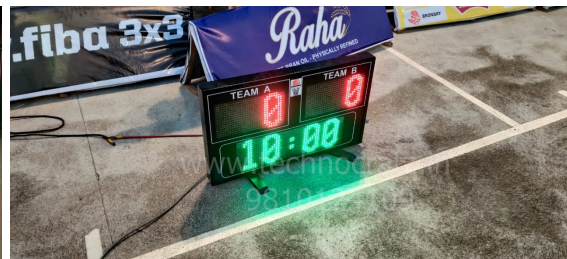

Model	MLT : 03		
Size	18" x 30"		
Digit Height	6" for Scores and Timer		
Description	3 digit Scores of two teams and MM:SS Game timer.		
Price	Operating option	Range	Cost / Unit
	Keypad with 5-meter wire	5 meter	Rs. 18,000/-
	Wireless Keypad	80 meter	Rs. 22,000/-
	Stand with wheels (optional)	4 feet from ground	Rs. 4,000/-
	Stand with wheels+shed (optional)	4 feet from ground	Rs. 7,000/-
Transportation	Rs.1000 for major cities and towns (Extra for areas without cargo hub)		
GST	Extra @ 18%		
Sports	Badminton, TT, Volleyball, Squash, Basketball, Kabaddi, Hockey, Football, Handball, Futsal, Tennis and similar sports.		
Video link	https://www.youtube.com/watch?v=WoHolV7OAIM