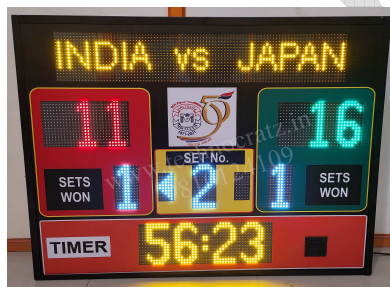

Model	MLT : 35M		
Size	3' x 4'		
Digit Height	6" for Scores, Timer, Sets / Foul / Penalty & Half / Qtr / Sets won. Team names in variable fonts in Still and Running.		
Description	3 digit Scores of two Teams, MM:SS Game Timer, 1 digit each for Sets / Foul / Penalty & Half / Qtr / Sets won. Running / Still line for team names with variable font and language operated by separate android app.		
Price	Operating option	Range	Cost / Unit
	Keypad with 5-meter wire	5 meter	Rs. 36,000/-
	Wireless Keypad	80 meter	Rs. 40,000/-
	Stand with wheels (optional)	4 feet from ground	Rs. 4,000/-
	Stand with wheels+shed (optional)	4 feet from ground	Rs. 7,000/-
Transportation	Rs.1800 for major cities and towns (Extra for areas without cargo hub)		
GST	Extra @ 18%		
Sports	Badminton, TT, Volleyball, Squash, Basketball, Kabaddi, Hockey, Football, Handball, Futsal, Tennis and similar sports.		
Video link