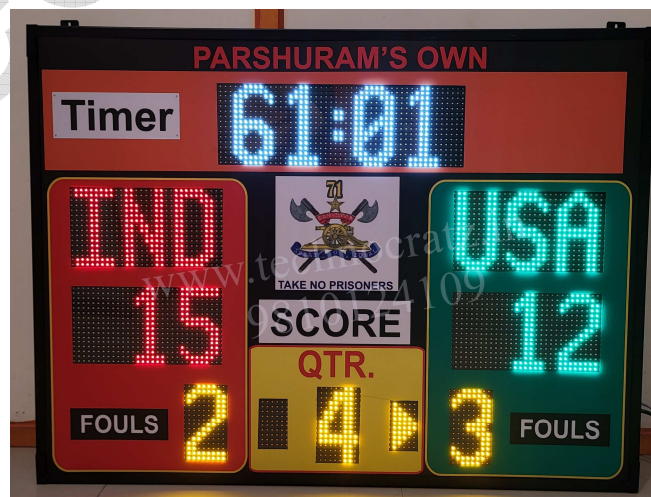

Hockey football

Basketball

Badminton / Volleyball / Tennis

Model MLT : 35 More Pictures

Same board can be used for multiple sports by changing the placards.

- For Badminton, Volleyball, Tennis & TT : **Sets Won , Set No.** placards will be used.
- For Hockey **Penalty Qtr. Penalty** placards will be used.
- For Football, Futsal & Handball **Penalty Half Penalty** placards will be used
- For Basketball **Fouls Qtr. Fouls** placards will be used

| | | | |
|----------------|----------------------------------------------------------------------------------------------------------------------------------------------|--------------------|--------------------|
| Model | MLT : 35A | | |
| Size | 3' x 4' | | |
| Digit Height | 6" for Scores, Team names, Sets / Foul / Penalty & Half / Qtr / Sets and Timer. | | |
| Description | 3 digit Scores of two Teams, 3 alphabets for two team Names, 1 digit each for Sets / Foul / Penalty & Half / Qtr / Sets. & MM:SS Game Timer. | | |
| Price | Operating option | Range | Cost / Unit |
| | Keypad with 5-meter wire | 5 meter | Rs. 35,000/- |
| | Wireless Keypad | 80 meter | Rs. 39,000/- |
| | Stand with wheels (optional) | 4 feet from ground | Rs. 4,000/- |
| | Stand with wheels+shed (optional) | 4 feet from ground | Rs. 7,000/- |
| Transportation | Rs.1800 for major cities and towns (Extra for areas without cargo hub) | | |
| GST | Extra @ 18% | | |
| Sports | Badminton, TT, Volleyball, Squash, Basketball, Kabaddi, Hockey, Football, Handball, Futsal, Tennis and similar sports. | | |
| Video link | | | |