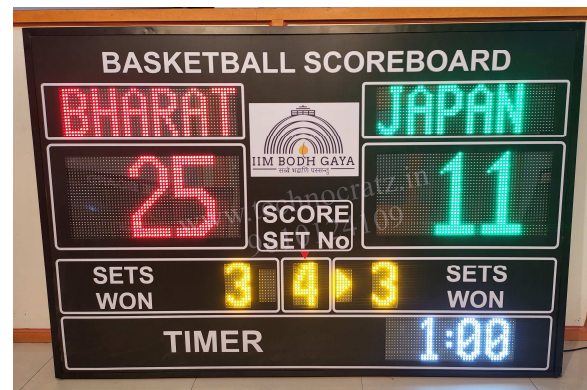

Model	MLT : 45N		
Size	4' x 6'		
Digit Height	12" for Scores, 6" Team names, Sets / Foul / Penalty & Half / Qtr / Sets won and Game Timer .		
Description	3 digit for Scores, 6 alphabets for Names, 1 digit each for Sets / Foul / Penalty & Half / Qtr / Sets won and MM:SS Game Timer.		
Price	Operating option	Range	Cost / Unit
	Keypad with 5-meter wire	5 meter	Rs. 64,000/-
	Wireless Keypad	80 meter	Rs. 68,000/-
	Stand with wheels (optional)	4 feet from ground	Rs. 6,000/-
	Stand with wheels+shed (optional)	4 feet from ground	Rs. 9,000/-
Transportation	Rs.3000 for major cities and towns (Extra for areas without cargo hub)		
GST	Extra @ 18%		
Sports	Badminton, TT, Volleyball, Squash, Basketball, Kabaddi, Hockey, Football, Handball, Futsal, Tennis and similar sports.		
Video link	https://www.youtube.com/watch?v=VMjCRXbqnNY