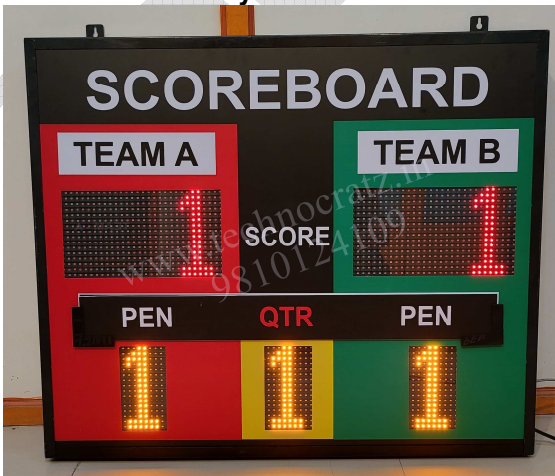

Model	MLT : 30		
Size	3' x 3'		
Digit Height	6" for Scores, Sets / Foul / Penalty & Half / Qtr / Sets.		
Description	3 digit Scores of two Teams, 1 digit each for Sets / Foul / Penalty & Half / Qtr / Sets..		
Price	Operating option	Range	Cost / Unit
	Keypad with 5-meter wire	5 meter	Rs. 27,000/-
	Wireless Keypad	80 meter	Rs. 31,000/-
	Stand with wheels (optional)	4 feet from ground	Rs. 4,000/-
	Stand with wheels+shed (optional)	4 feet from ground	Rs. 7,000/-
Transportation	Rs.1800 for major cities and towns (Extra for areas without cargo hub)		
GST	Extra @ 18%		
Sports	Badminton, TT, Volleyball, Squash, Basketball, Kabaddi, Hockey, Football, Handball, Futsal, Tennis and similar sports.		
Video link			

Hockey