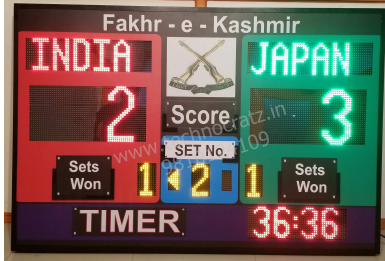

Model MLT : 45N More Pictures

Same board can be used for multiple sports by changing the placards.
For Badminton, Volleyball, Tennis & TT : **Sets Won , Set No.** placards will be used.
For Hockey **Penalty Qtr. Penalty** placards will be used.
For Football, Futsal & Handball **Penalty Half Penalty** placards will be used
For Basketball **Fouls Qtr. Fouls** placards will be used

Badminton, Volleyball, Tennis, TT