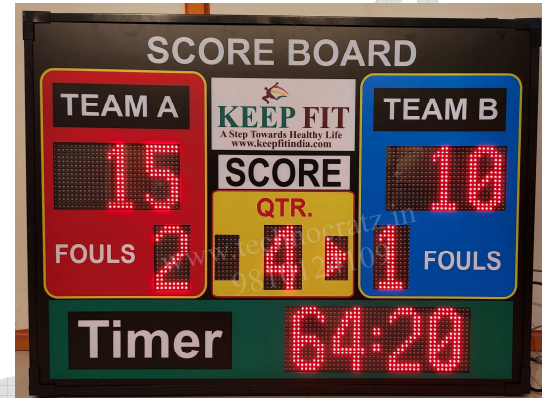

| | | | |
|----------------|------------------------------------------------------------------------------------------------------------------------|--------------------|--------------------|
| Model | MLT : 32 | | |
| Size | 3' x 4' | | |
| Digit Height | 6" for Scores, Sets / Foul / Penalty & Half / Qtr / Sets and Timer. | | |
| Description | 3 digit Scores of two Teams, 1 digit each for Sets / Foul / Penalty & Half / Qtr / Sets and MM:SS Game Timer. | | |
| Price | Operating option | Range | Cost / Unit |
| | Keypad with 5-meter wire | 5 meter | Rs. 32,000/- |
| | Wireless Keypad | 80 meter | Rs. 36,000/- |
| | Stand with wheels (optional) | 4 feet from ground | Rs. 4,000/- |
| | Stand with wheels+shed (optional) | 4 feet from ground | Rs. 7,000/- |
| Transportation | Rs.1800 for major cities and towns (Extra for areas without cargo hub) | | |
| GST | Extra @ 18% | | |
| Sports | Badminton, TT, Volleyball, Squash, Basketball, Kabaddi, Hockey, Football, Handball, Futsal, Tennis and similar sports. | | |
| Video link | | | |

Model MLT : 32 More Pictures

Badminton, Volleyball, Tennis

Football & Handball

Basketball

Hockey

Same board can be used for multiple sports by changing the placards.

- For Badminton, Volleyball, Tennis & TT : Sets Won , Set No. placards will be used.
- For Hockey Penalty Qtr. Penalty placards will be used.
- For Football, Futsal & Handball Penalty Half Penalty placards will be used
- For Basketball Fouls Qtr. Fouls placards will be used