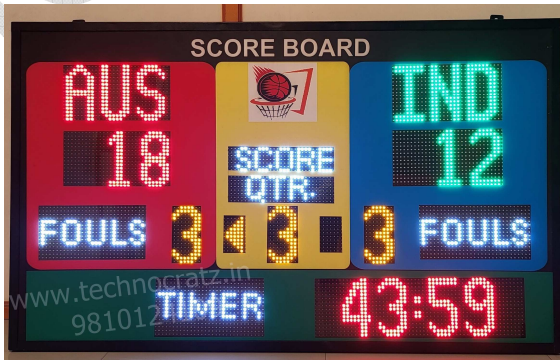

Badminton, Volleyball, Tennis & TT

Hockey

Basketball & Kabaddi

Football, Futsal & Handball

Same board can be used for multiple sports by changing the placards.

For Badminton, Volleyball, Tennis & TT : **Sets Won** , **Set No.** placards will be used.

For Hockey **Penalty Qtr. Penalty** placards will be used.

For Football, Futsal & Handball **Penalty Half Penalty** placards will be used

For Basketball **Fouls Qtr. Fouls** placards will be used

| | | | |
|----------------|----------------------------------------------------------------------------------------------------------------------------------------------|--------------------|--------------------|
| Model | MLT : 37N | | |
| Size | 3' x 5' | | |
| Digit Height | 6" for Scores, Team names, Sets / Foul / Penalty & Half / Qtr / Sets and Timer. | | |
| Description | 3 digit Scores of two Teams, 3 alphabets for two team Names, 1 digit each for Sets / Foul / Penalty & Half / Qtr / Sets. & MM:SS Game Timer. | | |
| Price | Operating option | Range | Cost / Unit |
| | Keypad with 5-meter wire | 5 meter | Rs. 38,000/- |
| | Wireless Keypad | 80 meter | Rs. 42,000/- |
| | Stand with wheels (optional) | 4 feet from ground | Rs. 4,000/- |
| | Stand with wheels+shed (optional) | 4 feet from ground | Rs. 7,500/- |
| Transportation | Rs.2000 for major cities and towns (Extra for areas without cargo hub) | | |
| GST | Extra @ 18% | | |
| Sports | Badminton, TT, Volleyball, Squash, Basketball, Kabaddi, Hockey, Football, Handball, Futsal, Tennis and similar sports. | | |
| Video link | | | |

The Multisport scoreboard can be used for multiple sports as shown below and the fixed text can be changed just by push of a button as seen in above video.

Badminton, Volleyball, Tennis & TT

Basketball & Kabaddi