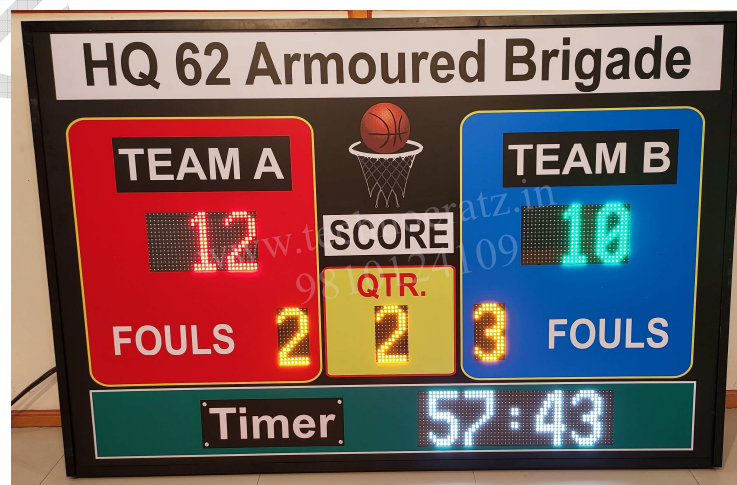

Model	MLT : 41		
Size	4' x 6'		
Digit Height	6" for Scores, Sets / Foul / Penalty & Half / Qtr / Sets and Timer.		
Description	3 digit Scores of two Teams, 1 digit each for Sets / Foul / Penalty & Half / Qtr / Sets and MM:SS Game Timer.		
Price	Operating option	Range	Cost / Unit
	Keypad with 5-meter wire	5 meter	Rs. 58,000/-
	Wireless Keypad	80 meter	Rs. 62,000/-
	Stand with wheels (optional)	4 feet from ground	Rs. 6,000/-
	Stand with wheels+shed (optional)	4 feet from ground	Rs. 9,000/-
Transportation	Rs.3000 for major cities and towns (Extra for areas without cargo hub)		
GST	Extra @ 18%		
Sports	Badminton, TT, Volleyball, Squash, Basketball, Kabaddi, Hockey, Football, Handball, Futsal, Tennis and similar sports.		
Video link