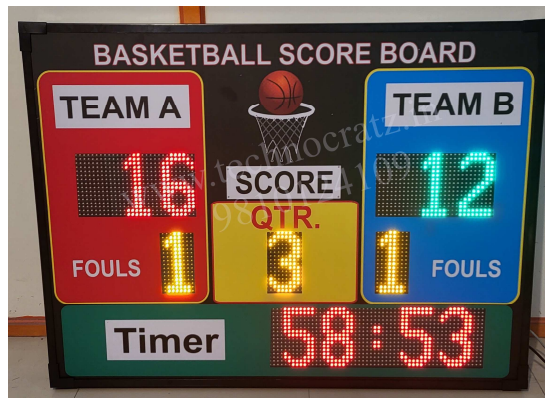

| | | | |
|----------------|------------------------------------------------------------------------------------------------------------------------|--------------------|--------------------|
| Model | MLT : 32 | | |
| Size | 3' x 4' | | |
| Digit Height | 6" for Scores, Sets / Foul / Penalty & Half / Qtr / Sets and Timer. | | |
| Description | 3 digit Scores of two Teams, 1 digit each for Sets / Foul / Penalty & Half / Qtr / Sets and MM:SS Game Timer. | | |
| Price | Operating option | Range | Cost / Unit |
| | Keypad with 5-meter wire | 5 meter | Rs. 32,000/- |
| | Wireless Keypad | 80 meter | Rs. 36,000/- |
| | Stand with wheels (optional) | 4 feet from ground | Rs. 4,000/- |
| | Stand with wheels+shed (optional) | 4 feet from ground | Rs. 7,000/- |
| Transportation | Rs.1800 for major cities and towns (Extra for areas without cargo hub) | | |
| GST | Extra @ 18% | | |
| Sports | Badminton, TT, Volleyball, Squash, Basketball, Kabaddi, Hockey, Football, Handball, Futsal, Tennis and similar sports. | | |
| Video link | | | |

Model MLT : 32 More Pictures

Badminton, Volleyball, Tennis

Football & Handball

Basketball

Hockey

Same board can be used for multiple sports by changing the placards.

- For Badminton, Volleyball, Tennis & TT : Sets Won , Set No. placards will be used.
- For Hockey Penalty Qtr. Penalty placards will be used.
- For Football, Futsal & Handball Penalty Half Penalty placards will be used
- For Basketball Fouls Qtr. Fouls placards will be used