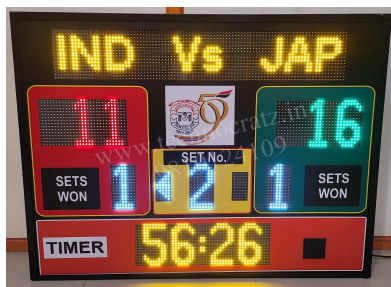

Model	MLT : 35M		
Size	3' x 4'		
Digit Height	6" for Scores, Timer, Sets / Foul / Penalty & Half / Qtr / Sets won. Team names in variable fonts in Still and Running.		
Description	3 digit Scores of two Teams, MM:SS Game Timer, 1 digit each for Sets / Foul / Penalty & Half / Qtr / Sets won. Running / Still line for team names with variable font and language operated by separate android app.		
Price	Operating option	Range	Cost / Unit
	Keypad with 5-meter wire	5 meter	Rs. 36,000/-
	Wireless Keypad	80 meter	Rs. 40,000/-
	Stand with wheels (optional)	4 feet from ground	Rs. 4,000/-
	Stand with wheels+shed (optional)	4 feet from ground	Rs. 7,000/-
Transportation	Rs.1800 for major cities and towns (Extra for areas without cargo hub)		
GST	Extra @ 18%		
Sports	Badminton, TT, Volleyball, Squash, Basketball, Kabaddi, Hockey, Football, Handball, Futsal, Tennis and similar sports.		
Video link