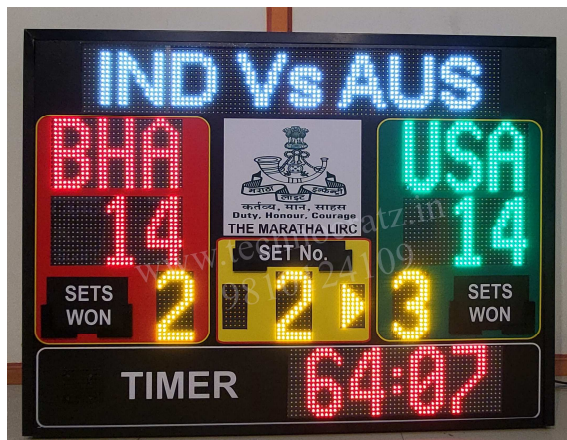

Model	MLT : 35X		
Size	3' x 4'		
Digit Height	6" for Scores, Team names, Sets / Foul / Penalty & Half / Qtr / Sets won and Timer. variable font for message line at bottom		
Description	3 digit Scores of two Teams, 3 alphabets for two team names each, 1 digit each for Sets / Foul / Penalty & Half / Qtr / Sets won & MM:SS Game Timer. 6" x 37" Running line at the top with variable font and language operated by separate android app to display Time or messages.		
Price	Operating option	Range	Cost / Unit
	Keypad with 5-meter wire	5 meter	Rs. 38,000/-
	Wireless Keypad	80 meter	Rs. 42,000/-
	Stand with wheels (optional)	4 feet from ground	Rs. 4,000/-
	Stand with wheels+shed (optional)	4 feet from ground	Rs. 7,000/-
Transportation	Rs.1800 for major cities and towns (Extra for areas without cargo hub)		
GST	Extra @ 18%		
Sports	Badminton, TT, Volleyball, Squash, Basketball, Kabaddi, Hockey, Football, Handball, Futsal, Tennis and similar sports.		
Video link