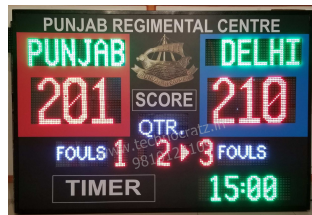

Model	MLT : 46		
Size	4' x 6'		
Digit Height	12" for Scores, 6" Team names, Timer & Sets/Fouls. 2.5" for fixed text.		
Description	3 digit for Scores, 6 alphabets for Names, MM:SS Timer & 1 Digit Sets/Fouls.		
Price	Operating option	Range	Cost / Unit
	Keypad with 5-meter wire	5 meter	Rs. 66,000/-
	Wireless Keypad	80 meter	Rs. 70,000/-
	Stand with wheels (optional)	4 feet from ground	Rs. 6,000/-
	Stand with wheels+shed (optional)	4 feet from ground	Rs. 9,000/-
Transportation	Rs.3000 for major cities and towns (Extra for areas without cargo hub)		
GST	Extra @ 18%		
Sports	Badminton, TT, Volleyball, Squash, Basketball, Kabaddi, Hockey, Football, Handball, Futsal, Tennis and similar sports.		
Video link	https://www.youtube.com/watch?v=-qT6Ttdj8Rs		

The Multisport scoreboard can be used for multiple sports as shown below and the fixed text like **Sets / Foul / Penalty & Half / Qtr / Sets won** can be changed just by push of a button.

Badminton, Volleyball, Tennis & TT   Basketball & Kabaddi