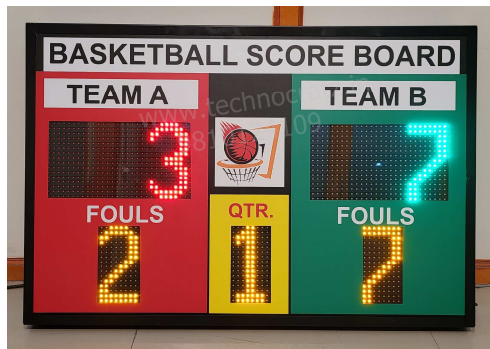

Model	MLT : 20S		
Size	2' x 3'		
Digit Height	6" for Scores, Sets / Foul / Penalty & Half / Qtr / Sets won.		
Description	3 digit Scores of two Teams, Sets / Foul / Penalty & Half / Qtr / Sets won.		
Price	Operating option	Range	Cost / Unit
	Keypad with 5-meter wire	5 meter	Rs. 24,000/-
	Wireless Keypad	80 meter	Rs. 28,000/-
	Stand with wheels (optional)	4 feet from ground	Rs. 4,000/-
	Stand with wheels+shed (optional)	4 feet from ground	Rs. 7,000/-
Transportation	Rs.1200 for major cities and towns (Extra for areas without cargo hub)		
GST	Extra @ 18%		
Sports	Badminton, TT, Volleyball, Squash, Basketball, Kabaddi, Hockey, Football, Handball, Futsal, Tennis and similar sports.		
Video link	https://www.youtube.com/watch?v=39xuMI3PEw8