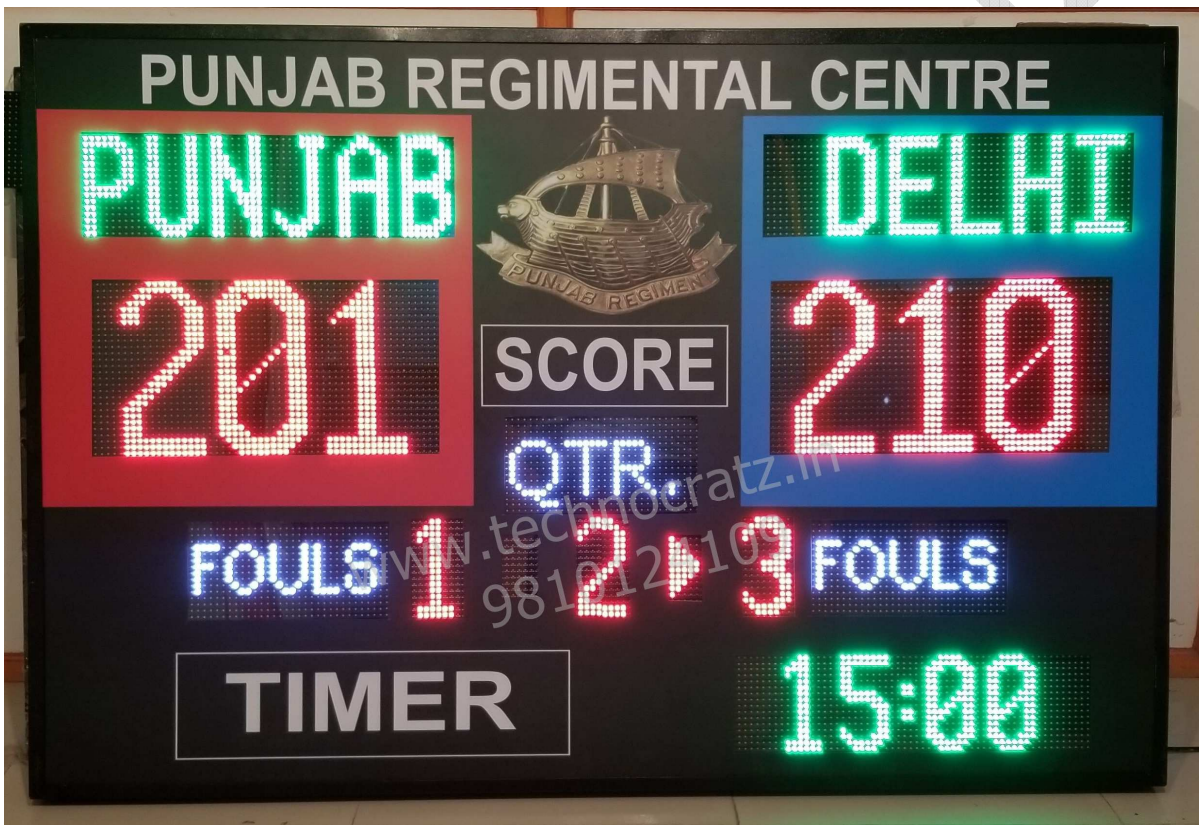

TECHNOCRATZ

LED DISPLAY SYSTEMS

www.technocratz.in , info@technocratz.in, 8505870707 , 9810124109

PRESENTS

LED Multi Sport Outdoor Scoreboards

ALPHA TECHNOCRATZ PRODUCTS
L-96,Ground Floor, Street No. 7, Mahipalpur Extn.
NEW DELHI-110037
chetan@technocratz.in
www.technocratz.in
8505870707, 9810124109