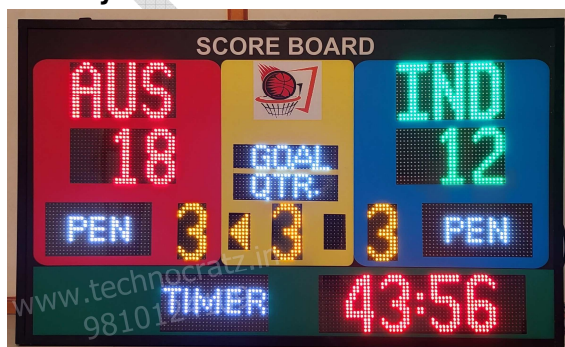

Model	MLT : 38		
Size	3' x 5'		
Digit Height	6" for Scores, Team names, Sets / Foul / Penalty & Half / Qtr / Sets and Timer. 2.5" for Fixed text.		
Description	3 digit Scores of two Teams, 3 alphabets for two team Names, 1 digit each for Sets / Foul / Penalty & Half / Qtr / Sets. & MM:SS Game Timer. The fixed text is as shown below for different sports.		
Price	Operating option	Range	Cost / Unit
	Keypad with 5-meter wire	5 meter	Rs. 42,000/-
	Wireless Keypad	80 meter	Rs. 46,000/-
	Stand with wheels (optional)	4 feet from ground	Rs. 4,000/-
	Stand with wheels+shed (optional)	4 feet from ground	Rs. 7,500/-
Transportation	Rs.2000 for major cities and towns (Extra for areas without cargo hub)		
GST	Extra @ 18%		
Sports	Badminton, TT, Volleyball, Squash, Basketball, Kabaddi, Hockey, Football, Handball, Futsal, Tennis and similar sports.		
Video link	https://www.youtube.com/watch?v=jt3hLhh6lcE		

The Multisport scoreboard can be used for multiple sports as shown below and the fixed text can be changed just by push of a button as seen in above video.

Hockey