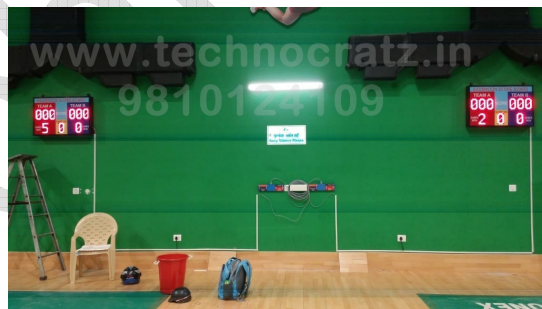

Model	MLT : 20S		
Size	2' x 3'		
Digit Height	6" for Scores, Sets / Foul / Penalty & Half / Qtr / Sets won.		
Description	3 digit Scores of two Teams, Sets / Foul / Penalty & Half / Qtr / Sets won.		
Price	Operating option	Range	Cost / Unit
	Keypad with 5-meter wire	5 meter	Rs. 24,000/-
	Wireless Keypad	80 meter	Rs. 28,000/-
	Stand with wheels (optional)	4 feet from ground	Rs. 4,000/-
	Stand with wheels+shed (optional)	4 feet from ground	Rs. 7,000/-
Transportation	Rs.1200 for major cities and towns (Extra for areas without cargo hub)		
GST	Extra @ 18%		
Sports	Badminton, TT, Volleyball, Squash, Basketball, Kabaddi, Hockey, Football, Handball, Futsal, Tennis and similar sports.		
Video link	https://www.youtube.com/watch?v=39xuMI3PEw8