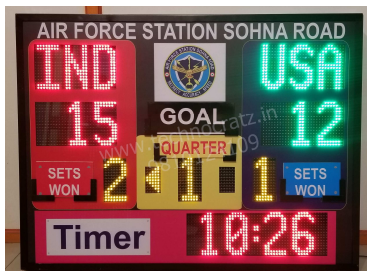

Badminton / Volleyball / Tennis