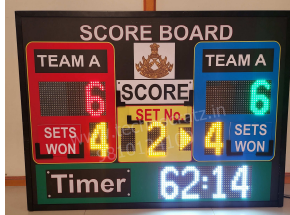

| | | | |
|----------------|------------------------------------------------------------------------------------------------------------------------|--------------------|--------------------|
| Model | MLT : 32 | | |
| Size | 3' x 4' | | |
| Digit Height | 6" for Scores, Sets / Foul / Penalty & Half / Qtr / Sets and Timer. | | |
| Description | 3 digit Scores of two Teams, 1 digit each for Sets / Foul / Penalty & Half / Qtr / Sets and MM:SS Game Timer. | | |
| Price | Operating option | Range | Cost / Unit |
| | Keypad with 5-meter wire | 5 meter | Rs. 32,000/- |
| | Wireless Keypad | 80 meter | Rs. 36,000/- |
| | Stand with wheels (optional) | 4 feet from ground | Rs. 4,000/- |
| | Stand with wheels+shed (optional) | 4 feet from ground | Rs. 7,000/- |
| Transportation | Rs.1800 for major cities and towns (Extra for areas without cargo hub) | | |
| GST | Extra @ 18% | | |
| Sports | Badminton, TT, Volleyball, Squash, Basketball, Kabaddi, Hockey, Football, Handball, Futsal, Tennis and similar sports. | | |
| Video link | | | |

Model MLT : 32 More Pictures

Badminton, Volleyball, Tennis

Football & Handball

Basketball

Hockey

Same board can be used for multiple sports by changing the placards.

- For Badminton, Volleyball, Tennis & TT : Sets Won , Set No. placards will be used.
- For Hockey Penalty Qtr. Penalty placards will be used.
- For Football, Futsal & Handball Penalty Half Penalty placards will be used
- For Basketball Fouls Qtr. Fouls placards will be used