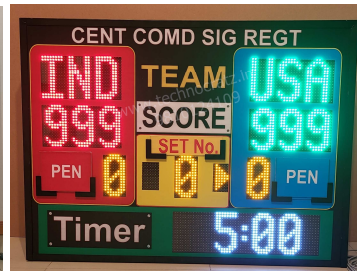

Badminton / Volleyball / Tennis