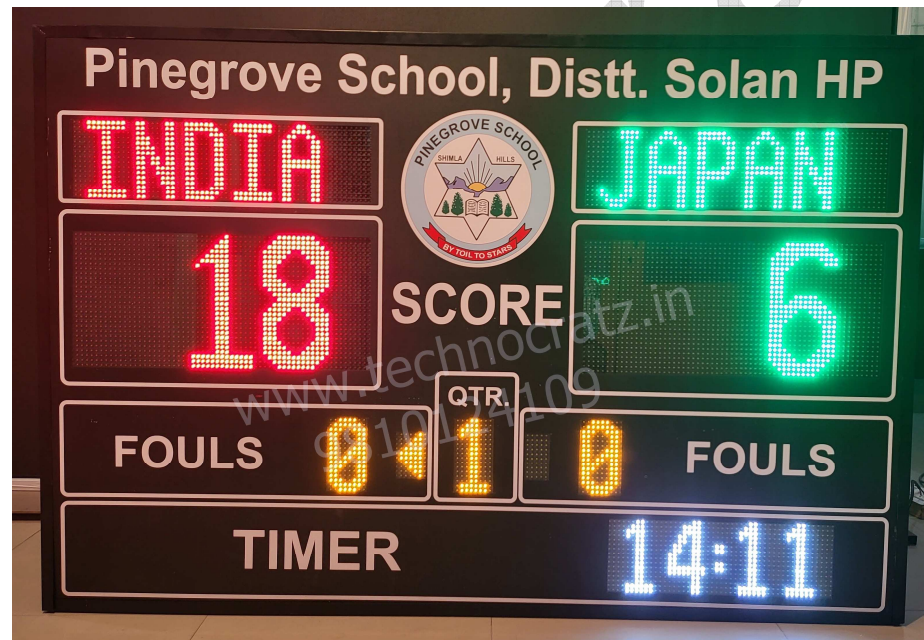

Model	MLT : 45N		
Size	4' x 6'		
Digit Height	12" for Scores, 6" Team names, Sets / Foul / Penalty & Half / Qtr / Sets won and Game Timer .		
Description	3 digit for Scores, 6 alphabets for Names, 1 digit each for Sets / Foul / Penalty & Half / Qtr / Sets won and MM:SS Game Timer.		
Price	Operating option	Range	Cost / Unit
	Keypad with 5-meter wire	5 meter	Rs. 64,000/-
	Wireless Keypad	80 meter	Rs. 68,000/-
	Stand with wheels (optional)	4 feet from ground	Rs. 6,000/-
	Stand with wheels+shed (optional)	4 feet from ground	Rs. 9,000/-
Transportation	Rs.3000 for major cities and towns (Extra for areas without cargo hub)		
GST	Extra @ 18%		
Sports	Badminton, TT, Volleyball, Squash, Basketball, Kabaddi, Hockey, Football, Handball, Futsal, Tennis and similar sports.		
Video link	https://www.youtube.com/watch?v=VMjCRXbqnNY