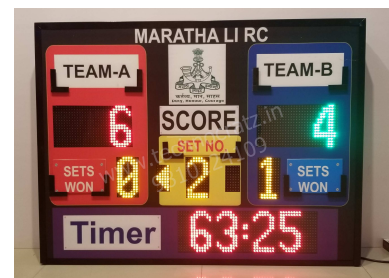

| | | | |
|----------------|------------------------------------------------------------------------------------------------------------------------|--------------------|--------------------|
| Model | MLT : 32 | | |
| Size | 3' x 4' | | |
| Digit Height | 6" for Scores, Sets / Foul / Penalty & Half / Qtr / Sets and Timer. | | |
| Description | 3 digit Scores of two Teams, 1 digit each for Sets / Foul / Penalty & Half / Qtr / Sets and MM:SS Game Timer. | | |
| Price | Operating option | Range | Cost / Unit |
| | Keypad with 5-meter wire | 5 meter | Rs. 32,000/- |
| | Wireless Keypad | 80 meter | Rs. 36,000/- |
| | Stand with wheels (optional) | 4 feet from ground | Rs. 4,000/- |
| | Stand with wheels+shed (optional) | 4 feet from ground | Rs. 7,000/- |
| Transportation | Rs.1800 for major cities and towns (Extra for areas without cargo hub) | | |
| GST | Extra @ 18% | | |
| Sports | Badminton, TT, Volleyball, Squash, Basketball, Kabaddi, Hockey, Football, Handball, Futsal, Tennis and similar sports. | | |
| Video link | | | |

Model MLT : 32 More Pictures

Badminton, Volleyball, Tennis

Football & Handball

Basketball

Hockey

Same board can be used for multiple sports by changing the placards.

- For Badminton, Volleyball, Tennis & TT : Sets Won , Set No. placards will be used.
- For Hockey Penalty Qtr. Penalty placards will be used.
- For Football, Futsal & Handball Penalty Half Penalty placards will be used
- For Basketball Fouls Qtr. Fouls placards will be used