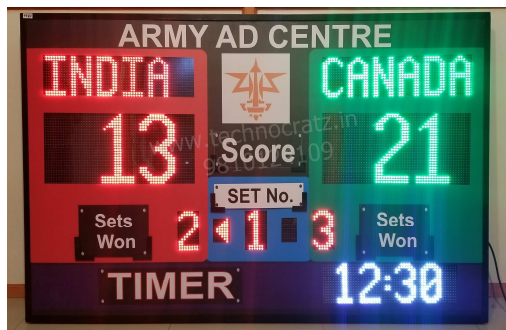

Basketball