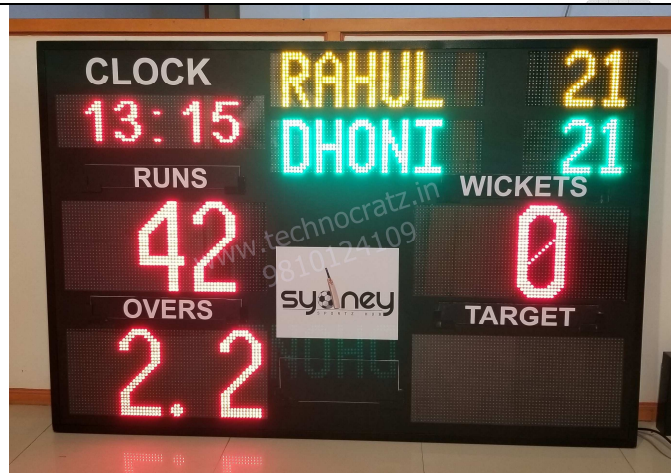

Model	MLT : 49 Cricket / Football combo board		
Size	4' x 6'		
Digit Height	12" for Scores / Team names, 6" Timer/ Player name and Scores & 4" for Clock		
Description	3 digit for Scores/Team Names, 6 alphabets for Player Names & Timer.		
Price	Operating option	Range	Cost / Unit
	Android App	8 meter	Rs. 70,000/-
	Android App	80 meter	Rs. 74,000/-
	Stand with wheels (optional)	4 feet from ground	Rs. 6,000/-
	Stand with wheels+shed (optional)	4 feet from ground	Rs. 9,000/-
Transportation	Rs.3000 for major cities and towns (Extra for areas without cargo hub)		
GST	Extra @ 18%		
Sports	Cricket and Football		
Video link	https://www.youtube.com/watch?v=GxOeF9FMJCI&t=44s