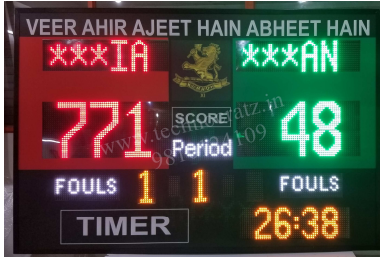

Model MLT : 46 More Pictures

Badminton, Volleyball, Tennis Basketball

Football & Handball

Hockey