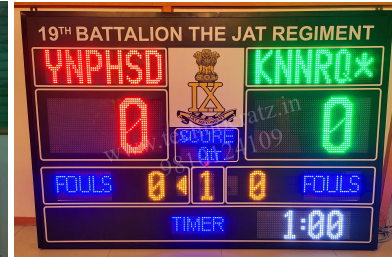

The Multisport scoreboard can be used for multiple sports as shown below and the fixed text like **Sets / Foul / Penalty & Half / Qtr / Sets won** can be changed just by push of a button.

Badminton, Volleyball, Tennis & TT Basketball & Kabaddi

Hockey

Football, Futsal & Handball

Model MLT : 46 More Pictures

Badminton, Volleyball, Tennis Basketball

Football & Handball

Hockey

| | | | |
|----------------|---------------------------------------------------------------------------------------------------------------------------------|--------------------|--------------------|
| Model | MLT : 47 | | |
| Size | 4' x 6' | | |
| Digit Height | 12" for Scores & Timer, 6" Team names, Sets / Foul / Penalty & Half / Qtr / Sets won. | | |
| Description | 3 digit for Scores, 6 alphabets for Names, 1 digit each for Sets / Foul / Penalty & Half / Qtr / Sets won and MM:SS Game Timer. | | |
| Price | Operating option | Range | Cost / Unit |
| | Keypad with 5-meter wire | 5 meter | Rs. 66,000/- |
| | Wireless Keypad | 80 meter | Rs. 70,000/- |
| | Stand with wheels (optional) | 4 feet from ground | Rs. 6,000/- |
| | Stand with wheels+shed (optional) | 4 feet from ground | Rs. 9,000/- |
| Transportation | Rs.3000 for major cities and towns (Extra for areas without cargo hub) | | |
| GST | Extra @ 18% | | |
| Sports | Badminton, TT, Volleyball, Squash, Basketball, Kabaddi, Hockey, Football, Handball, Futsal, Tennis and similar sports. | | |
| Video link | | | |