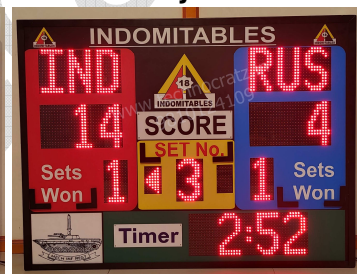

| | | | |
|----------------|----------------------------------------------------------------------------------------------------------------------------------------------------------------------------------------------------------------------------------|--------------------|--------------------|
| Model | MLT : 35 | | |
| Size | 3' x 4' | | |
| Digit Height | 6" for Scores, Team names, Sets / Foul / Penalty & Half / Qtr / Sets and Timer. | | |
| Description | 3 digit Scores of two Teams, 3 alphabets for two team Names, 1 digit each for Sets / Foul / Penalty & Half / Qtr / Sets. & MM:SS Game Timer. | | |
| Price | Operating option | Range | Cost / Unit |
| | Keypad with 5-meter wire | 5 meter | Rs. 35,000/- |
| | Wireless Keypad | 80 meter | Rs. 39,000/- |
| | Stand with wheels (optional) | 4 feet from ground | Rs. 5,000/- |
| | Stand with wheels+shed (optional) | 4 feet from ground | Rs. 8,000/- |
| Transportation | Rs.1800 for major cities and towns (Extra for areas without cargo hub) | | |
| GST | Extra @ 18% | | |
| Video link | https://www.youtube.com/watch?v=yeN68brR_dA&t=3s https://www.youtube.com/watch?v=SkzUUHY34PY | | |

Hockey football

Basketball

Badminton / Volleyball / Tennis

Model MLT : 35 More Pictures

Same board can be used for multiple sports by changing the placards.

- For Badminton, Volleyball, Tennis & TT : **Sets Won , Set No.** placards will be used.
- For Hockey **Penalty Qtr. Penalty** placards will be used.
- For Football, Futsal & Handball **Penalty Half Penalty** placards will be used
- For Basketball **Fouls Qtr. Fouls** placards will be used