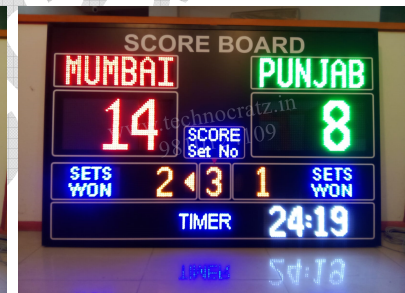

Model MLT : 46 More Pictures

Badminton, Volleyball, Tennis Basketball

Football & Handball

Hockey