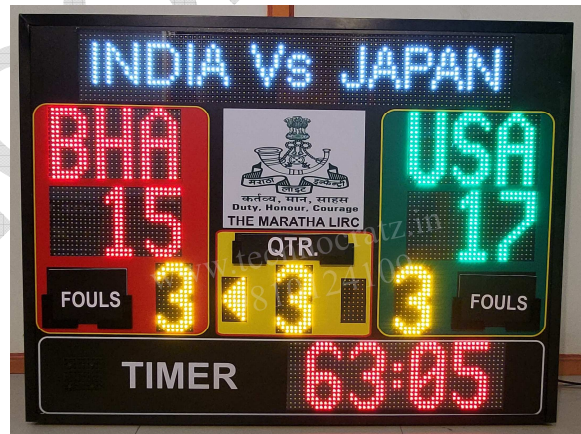

Model	MLT : 35X		
Size	3' x 4'		
Digit Height	6" for Scores, Team names, Sets / Foul / Penalty & Half / Qtr / Sets won and Timer. variable font for message line at bottom		
Description	3 digit Scores of two Teams, 3 alphabets for two team names each, 1 digit each for Sets / Foul / Penalty & Half / Qtr / Sets won & MM:SS Game Timer. 6" x 37" Running line at the top with variable font and language operated by separate android app to display Time or messages.		
Price	Operating option	Range	Cost / Unit
	Keypad with 5-meter wire	5 meter	Rs. 38,000/-
	Wireless Keypad	80 meter	Rs. 42,000/-
	Stand with wheels (optional)	4 feet from ground	Rs. 4,000/-
	Stand with wheels+shed (optional)	4 feet from ground	Rs. 7,000/-
Transportation	Rs.1800 for major cities and towns (Extra for areas without cargo hub)		
GST	Extra @ 18%		
Sports	Badminton, TT, Volleyball, Squash, Basketball, Kabaddi, Hockey, Football, Handball, Futsal, Tennis and similar sports.		
Video link