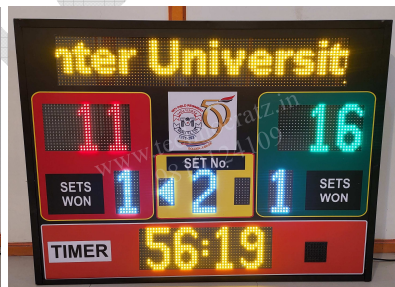

Model	MLT : 35M		
Size	3' x 4'		
Digit Height	6" for Scores, Timer, Sets / Foul / Penalty & Half / Qtr / Sets won. Team names in variable fonts in Still and Running.		
Description	3 digit Scores of two Teams, MM:SS Game Timer, 1 digit each for Sets / Foul / Penalty & Half / Qtr / Sets won. Running / Still line for team names with variable font and language operated by separate android app.		
Price	Operating option	Range	Cost / Unit
	Keypad with 5-meter wire	5 meter	Rs. 36,000/-
	Wireless Keypad	80 meter	Rs. 40,000/-
	Stand with wheels (optional)	4 feet from ground	Rs. 4,000/-
	Stand with wheels+shed (optional)	4 feet from ground	Rs. 7,000/-
Transportation	Rs.1800 for major cities and towns (Extra for areas without cargo hub)		
GST	Extra @ 18%		
Sports	Badminton, TT, Volleyball, Squash, Basketball, Kabaddi, Hockey, Football, Handball, Futsal, Tennis and similar sports.		
Video link