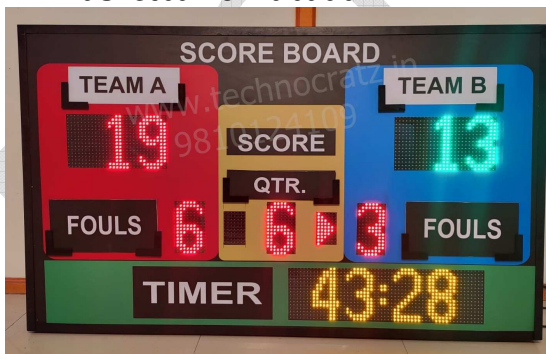

| | | | |
|----------------|------------------------------------------------------------------------------------------------------------------------|--------------------|--------------------|
| Model | MLT : 37 | | |
| Size | 3' x 5' | | |
| Digit Height | 6" for Scores, Sets / Foul / Penalty & Half / Qtr / Sets and Timer. | | |
| Description | 3 digit Scores of two Teams, 1 digit each for Sets / Foul / Penalty & Half / Qtr / Sets and MM:SS Game Timer. | | |
| Price | Operating option | Range | Cost / Unit |
| | Keypad with 5-meter wire | 5 meter | Rs. 36,000/- |
| | Wireless Keypad | 80 meter | Rs. 40,000/- |
| | Stand with wheels (optional) | 4 feet from ground | Rs. 4,000/- |
| | Stand with wheels+shed (optional) | 4 feet from ground | Rs. 7,500/- |
| Transportation | Rs.2000 for major cities and towns (Extra for areas without cargo hub) | | |
| GST | Extra @ 18% | | |
| Sports | Badminton, TT, Volleyball, Squash, Basketball, Kabaddi, Hockey, Football, Handball, Futsal, Tennis and similar sports. | | |
| Video link | | | |

Badminton, Volleyball, Tennis & TT

Hockey

Basketball & Kabaddi

Football, Futsal & Handball

Same board can be used for multiple sports by changing the placards.

For Badminton, Volleyball, Tennis & TT : **Sets Won** , **Set No.** placards will be used.