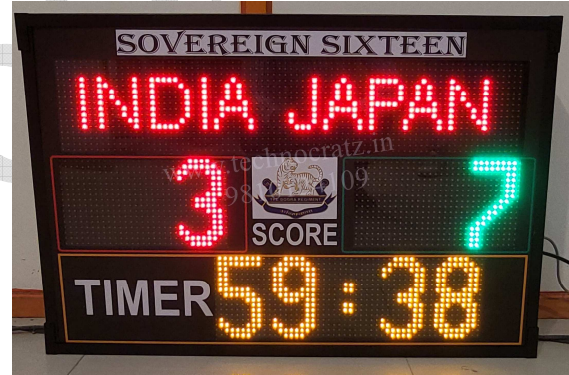

Model	MLT : 24T		
Size	2' x 3'		
Digit Height	6" for Scores & MM:SS Game Timer. Team names in variable fonts in Still and Running.		
Description	3 digit Scores of two & MM:SS Game Timer. Running / Still line for team names with variable font and language operated by separate android app.		
Price	Operating option	Range	Cost / Unit
	Keypad with 5-meter wire	5 meter	Rs. 27,000/-
	Wireless Keypad	80 meter	Rs. 31,000/-
	Stand with wheels (optional)	4 feet from ground	Rs. 4,000/-
	Stand with wheels+shed (optional)	4 feet from ground	Rs. 7,000/-
Transportation	Rs.1200 for major cities and towns (Extra for areas without cargo hub)		
GST	Extra @ 18%		
Sports	Badminton, TT, Volleyball, Squash, Basketball, Kabaddi, Hockey, Football, Handball, Futsal, Tennis and similar sports.		
Video link