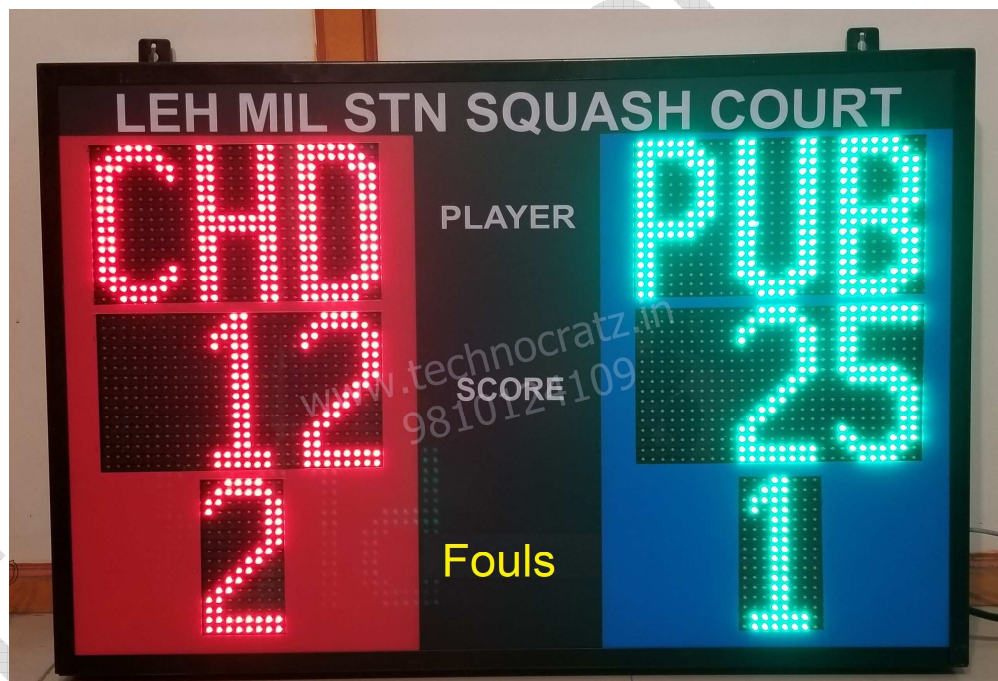

Model	MLT : 23S		
Size	2' x 3'		
Digit Height	6" for Scores, Team names, Sets / Foul / Penalty.		
Description	3 digit Scores of two Teams, 3 alphabets team names, Sets / Foul / Penalty.		
Price	Operating option	Range	Cost / Unit
	Keypad with 5-meter wire	5 meter	Rs. 26,000/-
	Wireless Keypad	80 meter	Rs. 30,000/-
	Stand with wheels (optional)	4 feet from ground	Rs. 4,000/-
	Stand with wheels+shed (optional)	4 feet from ground	Rs. 7,000/-
Transportation	Rs.1200 for major cities and towns (Extra for areas without cargo hub)		
GST	Extra @ 18%		
Sports	Badminton, TT, Volleyball, Squash, Basketball, Kabaddi, Hockey, Football, Handball, Futsal, Tennis and similar sports.		
Video link