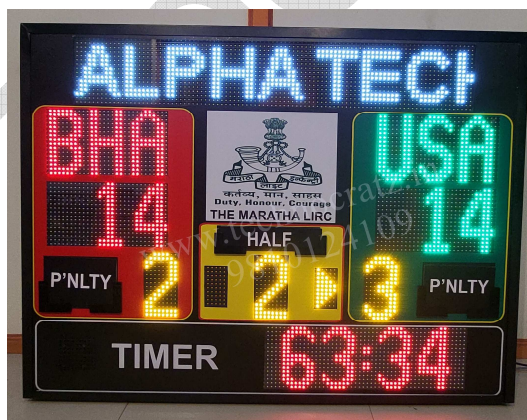

Model	MLT : 35X		
Size	3' x 4'		
Digit Height	6" for Scores, Team names, Sets / Foul / Penalty & Half / Qtr / Sets won and Timer. variable font for message line at bottom		
Description	3 digit Scores of two Teams, 3 alphabets for two team names each, 1 digit each for Sets / Foul / Penalty & Half / Qtr / Sets won & MM:SS Game Timer. 6" x 37" Running line at the top with variable font and language operated by separate android app to display Time or messages.		
Price	Operating option	Range	Cost / Unit
	Keypad with 5-meter wire	5 meter	Rs. 38,000/-
	Wireless Keypad	80 meter	Rs. 42,000/-
	Stand with wheels (optional)	4 feet from ground	Rs. 4,000/-
	Stand with wheels+shed (optional)	4 feet from ground	Rs. 7,000/-
Transportation	Rs.1800 for major cities and towns (Extra for areas without cargo hub)		
GST	Extra @ 18%		
Sports	Badminton, TT, Volleyball, Squash, Basketball, Kabaddi, Hockey, Football, Handball, Futsal, Tennis and similar sports.		
Video link