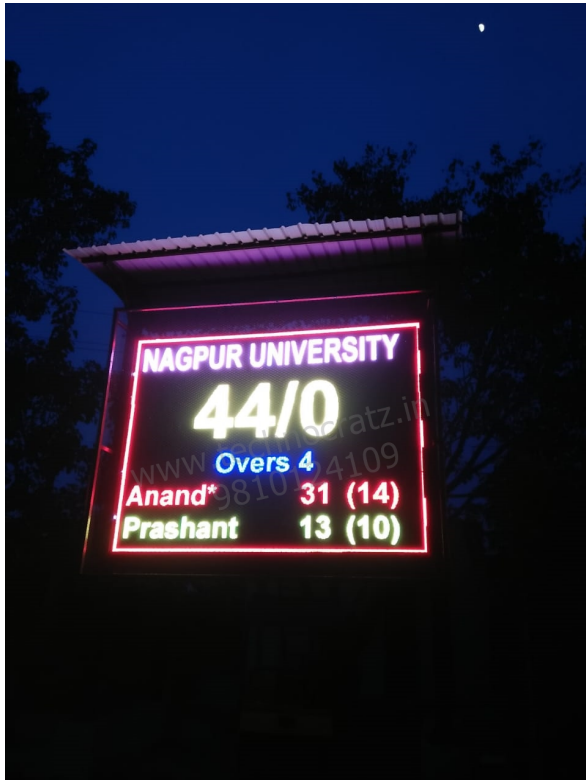

Full Color Video Screen Scoreboards