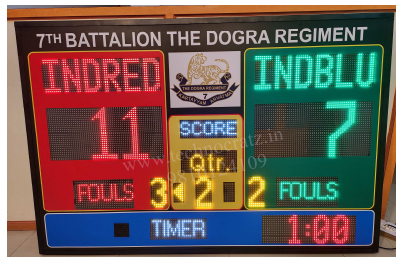

The Multisport scoreboard can be used for multiple sports as shown below and the fixed text like **Sets / Foul / Penalty & Half / Qtr / Sets won** can be changed just by push of a button.

Badminton, Volleyball, Tennis & TT Basketball & Kabaddi

Hockey

Football, Futsal & Handball

Model MLT : 46 More Pictures

Badminton, Volleyball, Tennis Basketball

Football & Handball

Hockey

| | | | |
|----------------|---------------------------------------------------------------------------------------------------------------------------------|--------------------|--------------------|
| Model | MLT : 47 | | |
| Size | 4' x 6' | | |
| Digit Height | 12" for Scores & Timer, 6" Team names, Sets / Foul / Penalty & Half / Qtr / Sets won. | | |
| Description | 3 digit for Scores, 6 alphabets for Names, 1 digit each for Sets / Foul / Penalty & Half / Qtr / Sets won and MM:SS Game Timer. | | |
| Price | Operating option | Range | Cost / Unit |
| | Keypad with 5-meter wire | 5 meter | Rs. 66,000/- |
| | Wireless Keypad | 80 meter | Rs. 70,000/- |
| | Stand with wheels (optional) | 4 feet from ground | Rs. 6,000/- |
| | Stand with wheels+shed (optional) | 4 feet from ground | Rs. 9,000/- |
| Transportation | Rs.3000 for major cities and towns (Extra for areas without cargo hub) | | |
| GST | Extra @ 18% | | |
| Sports | Badminton, TT, Volleyball, Squash, Basketball, Kabaddi, Hockey, Football, Handball, Futsal, Tennis and similar sports. | | |
| Video link | | | |