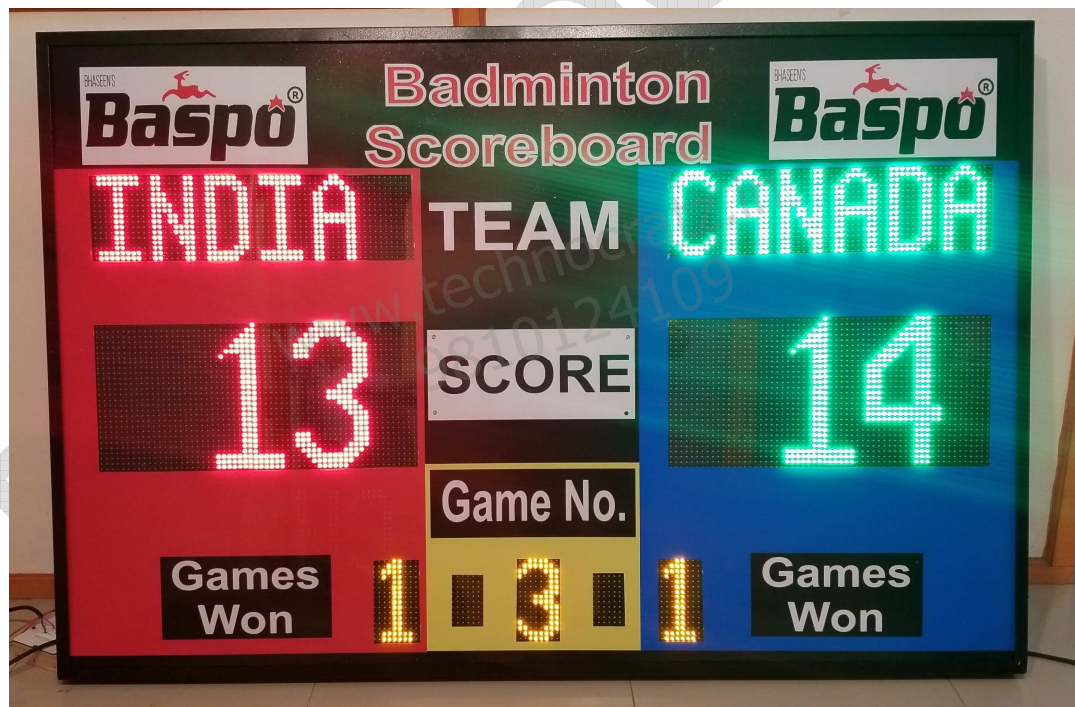

Model	MLT : 43N		
Size	4' x 6'		
Digit Height	12" for Scores of 2 Teams, 6" for Team names, Sets / Foul / Penalty & Half / Qtr / Sets. .		
Description	3 digit Scores of two Teams, 6 alphabets per team names, 1 digit each for Sets / Foul / Penalty & Half / Qtr / Sets. .		
Price	Operating option	Range	Cost / Unit
	Keypad with 5-meter wire	5 meter	Rs. 61,000/-
	Wireless Keypad	80 meter	Rs. 65,000/-
	Stand with wheels (optional)	4 feet from ground	Rs. 6,000/-
	Stand with wheels+shed (optional)	4 feet from ground	Rs. 9,000/-
Transportation	Rs.3000 for major cities and towns (Extra for areas without cargo hub)		
GST	Extra @ 18%		
Sports	Badminton, TT, Volleyball, Squash, Basketball, Kabaddi, Hockey, Football, Handball, Futsal, Tennis and similar sports.		
Video link