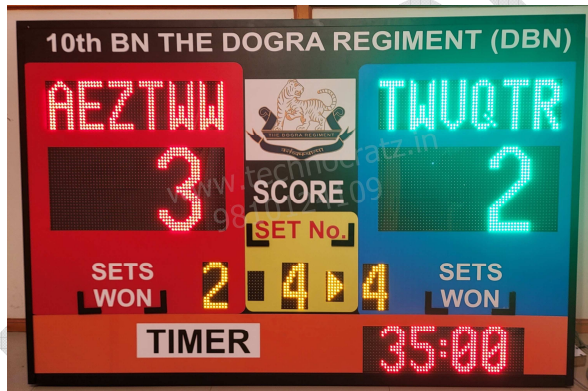

Basketball