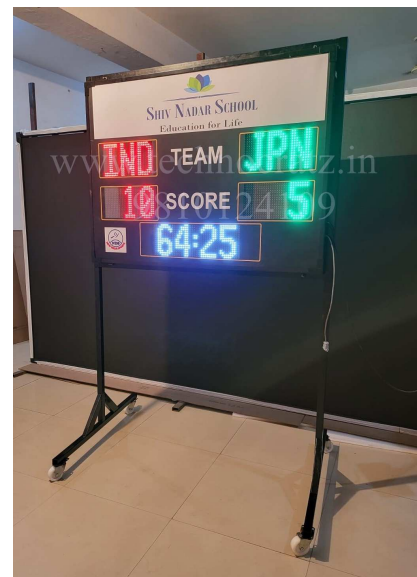

Model	MLT : 34T		
Size	3' x 4'		
Digit Height	6" for Scores, Team names and Timer.		
Description	3 digit Scores of two Teams, 3 alphabets per team name & MM:SS Game Timer .		
Price	Operating option	Range	Cost / Unit
	Keypad with 5-meter wire	5 meter	Rs. 32,000/-
	Wireless Keypad	80 meter	Rs. 36,000/-
	Stand with wheels (optional)	4 feet from ground	Rs. 4,000/-
	Stand with wheels+shed (optional)	4 feet from ground	Rs. 7,000/-
Transportation	Rs.1800 for major cities and towns (Extra for areas without cargo hub)		
GST	Extra @ 18%		
Sports	Badminton, TT, Volleyball, Squash, Basketball, Kabaddi, Hockey, Football, Handball, Futsal, Tennis and similar sports.		
Video link