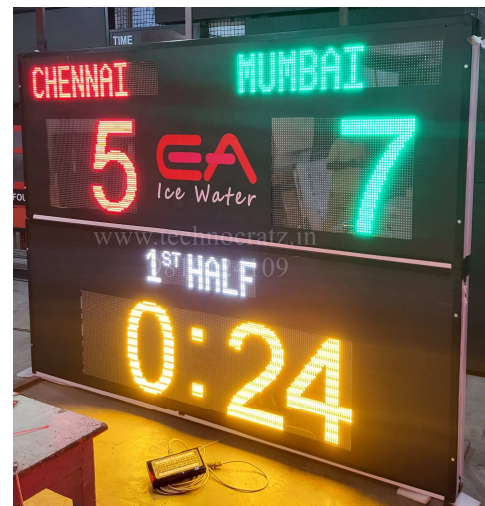

Basketball

Badminton, Volleyball, TT, Tennis & Squash

Hockey

Football, Handball & Futsal

| | | | |
|----------------|------------------------------------------------------------------------------------------------------------|--------------|--------------------|
| Model | MLT : 60 | | |
| Size | 6' x 8' | | |
| Digit Height | 18" for Timer & Scores, 6" Team names & Half / Qtr. | | |
| Description | 2 digit for Scores, 9 alphabets each for teams & Half / Qtr. MM:SS Game Timer. | | |
| Price | Operating option | Range | Cost / Unit |
| | Keypad with 5-meter wire | 5 meter | Rs. 1,44,000/- |
| | Wireless Keypad | 80 meter | Rs. 1,48,000/- |
| Transportation | Rs.5500 for major cities and towns (Extra for areas without cargo hub) | | |
| GST | Extra @ 18% | | |
| Sports | Badminton, TT, Volleyball, Squash, Kabaddi, Hockey, Football, Handball, Futsal, Tennis and similar sports. | | |
| Video link | https://www.youtube.com/watch?v=VeeCFx-juUg | | |