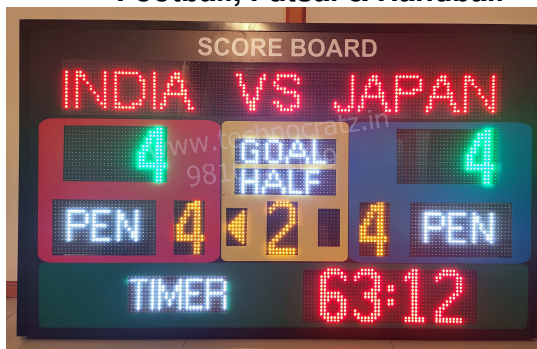

The Multisport scoreboard can be used for multiple sports as shown below and the fixed text can be changed just by push of a button.

Badminton, Volleyball, Tennis & TT

Basketball & Kabaddi

Hockey

Football, Futsal & Handball