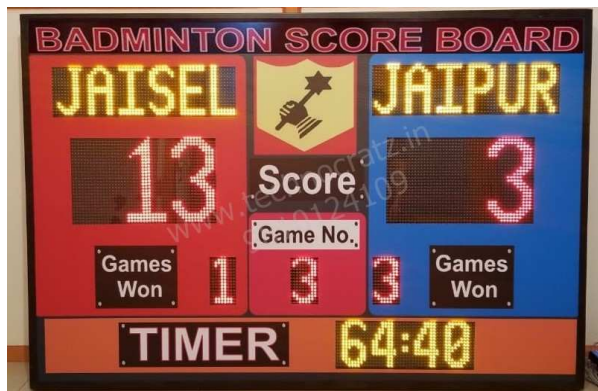

Basketball