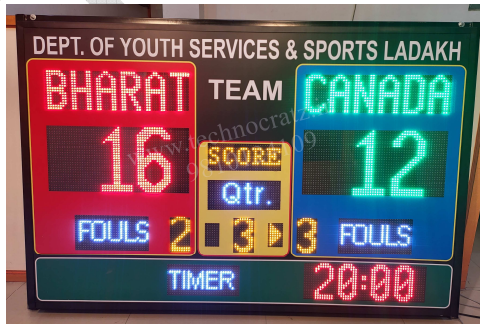

Model MLT : 46 More Pictures

Badminton, Volleyball, Tennis Basketball

Football & Handball

Hockey